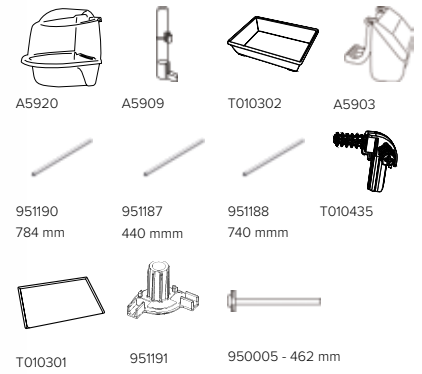

950005 - 462 mm

Packed per single unit
Reduced transport volume

Available colour

Art.nr.: A5622-1100

/ Primo 60 Empire Knock Down

Collapsible bird cage

- ↔↕↗ 80 x 50 x 115 cm (open)
- ↔↕↗ 80 x 50 x 95 cm (closed)
- 📏 9,5 mm
- 📦 1 pc