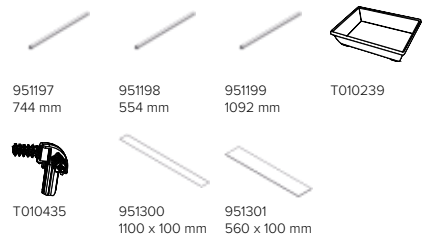

/ Argus 120 Plexi Knock Down

↔ 118 x 64 x 94 cm

≡ 9,5 mm

📦 1 pc

NEW!

Available colour

Art.nr.: A5241-9201