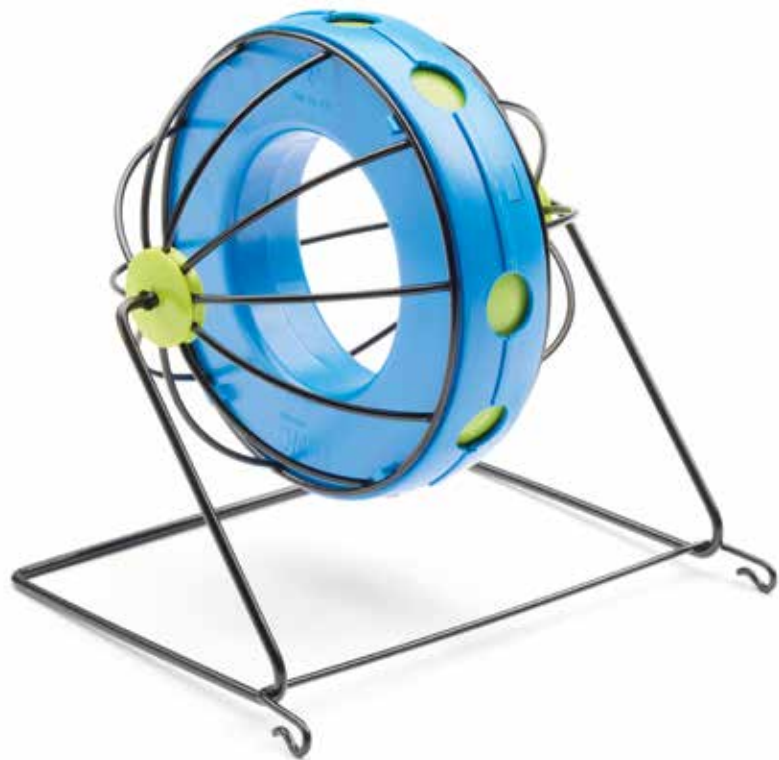

/ Bunny Toy

Hay & snack feeder

Registered design ®

1. ---
2. ↔ ↕ ↗ Ø 16 cm
   - ↔ ↕ ↗ 20 x 20 x 20 cm (total)
   - 📦 4 x 1 pc
3. ---

3 different ways to use: hung up, on stand or without stand