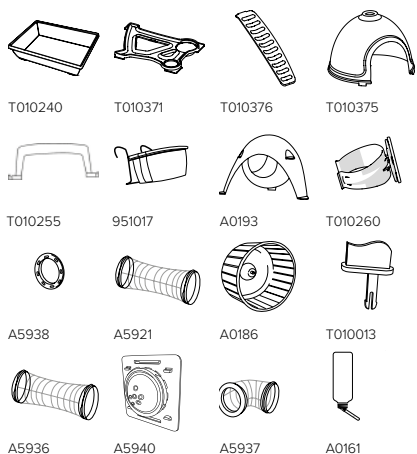

- ↔↕ 80 x 50 x 38 cm
- ↔↕ 80 x 50 x 47 cm (with tubes)
- ▤ 9,5 mm
- 📦 1 pc

Large front door for easy access

Big play area

Exercise wheel of 18 cm

Available colour

Art.nr.: A5075-5901

5 411388 507510 >

/ Hamster Heaven