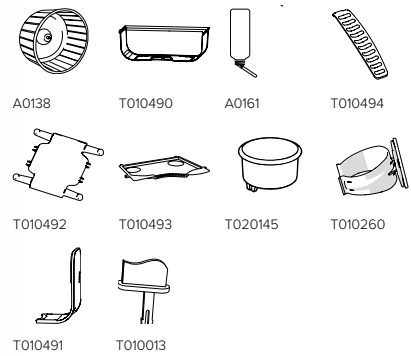

↔↕ 60 x 29 x 44 cm
📏 9,5 mm
📦 1 pc

Top cage part can be closed off from plastic tank for cleaning