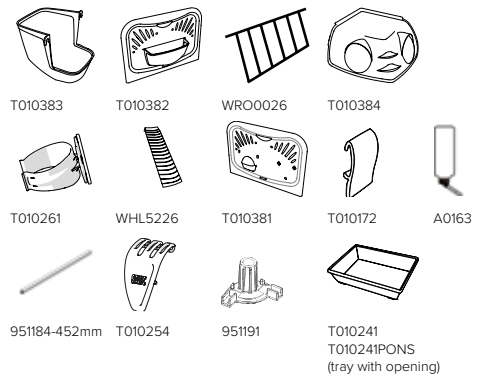

Available colour

Art.nr.: A5226-9201

5 411388 522605 >

/ Caesar 3 Triple

Extra high: 143 cm

4 large doors for easy access

↕ 100 x 50 x 143 cm
 📏 25,6 mm
 📦 1 pc

Packed per single unit
 Reduced transport volume