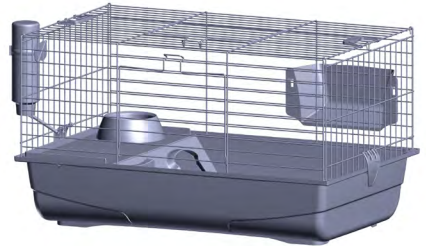

9

10

11

12

ATTENTION
To avoid leakage,
always fill bottle 100%.

Rinse spout with hot water
before first use.

SAVIC[®]
pets' favourite