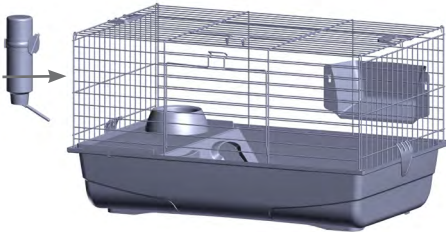

9

10

11

12

ATTENTION
To avoid leakage,
always fill bottle 100%.

Rinse spout with hot water
before first use.

SAVIC[®]
pets' favourite