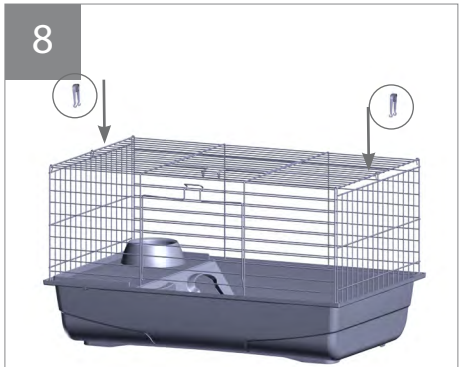

9

10

11

12

ATTENTION
To avoid leakage,
always fill bottle 100%.

Rinse spout with hot water
before first use.

SAVIC[®]
pets' favourite