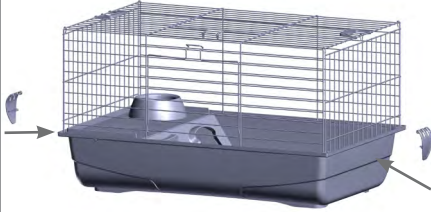

9

10

11

12

ATTENTION
To avoid leakage,
always fill bottle 100%.

Rinse spout with hot water
before first use.

SAVIC[®]
pets' favourite