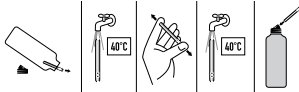

9

10

11

12

ATTENTION
To avoid leakage,
always fill bottle 100%.

Rinse spout with hot water
before first use.

SAVIC[®]
pets' favourite