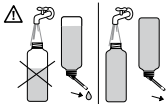

9

10

11

12

ATTENTION
To avoid leakage,
always fill bottle 100%.

Rinse spout with hot water
before first use.

SAVIC[®]
pets' favourite