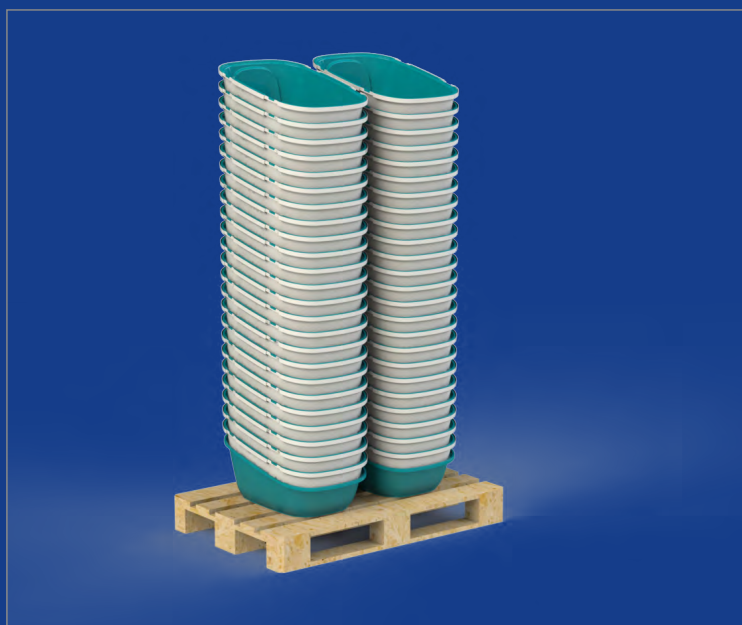

SAVIC®

pets' favourite

Leo

xl budget toilet home

new!

Leo at a glance

- Extra-spacious toilet for bigger and/or multiple cats.
- Modern design and fresh colours.
- Practical handle for carrying around.
- Carbon filter ensures that all unpleasant odours stay in the tray.
- Unique transparent flap door.
- Perfect stackable, ideal for bulk transport.

Leo

 64 x 46 x 45 cm
 4 pcs

Art.nr.: A2052-00WW

5 411388 205201

Art.nr.: A2052-0WBS

5 411388 205218

Follow us on  

info@savic.be
www.savic.be
Ringlaan 10
8501 Heule
Belgium